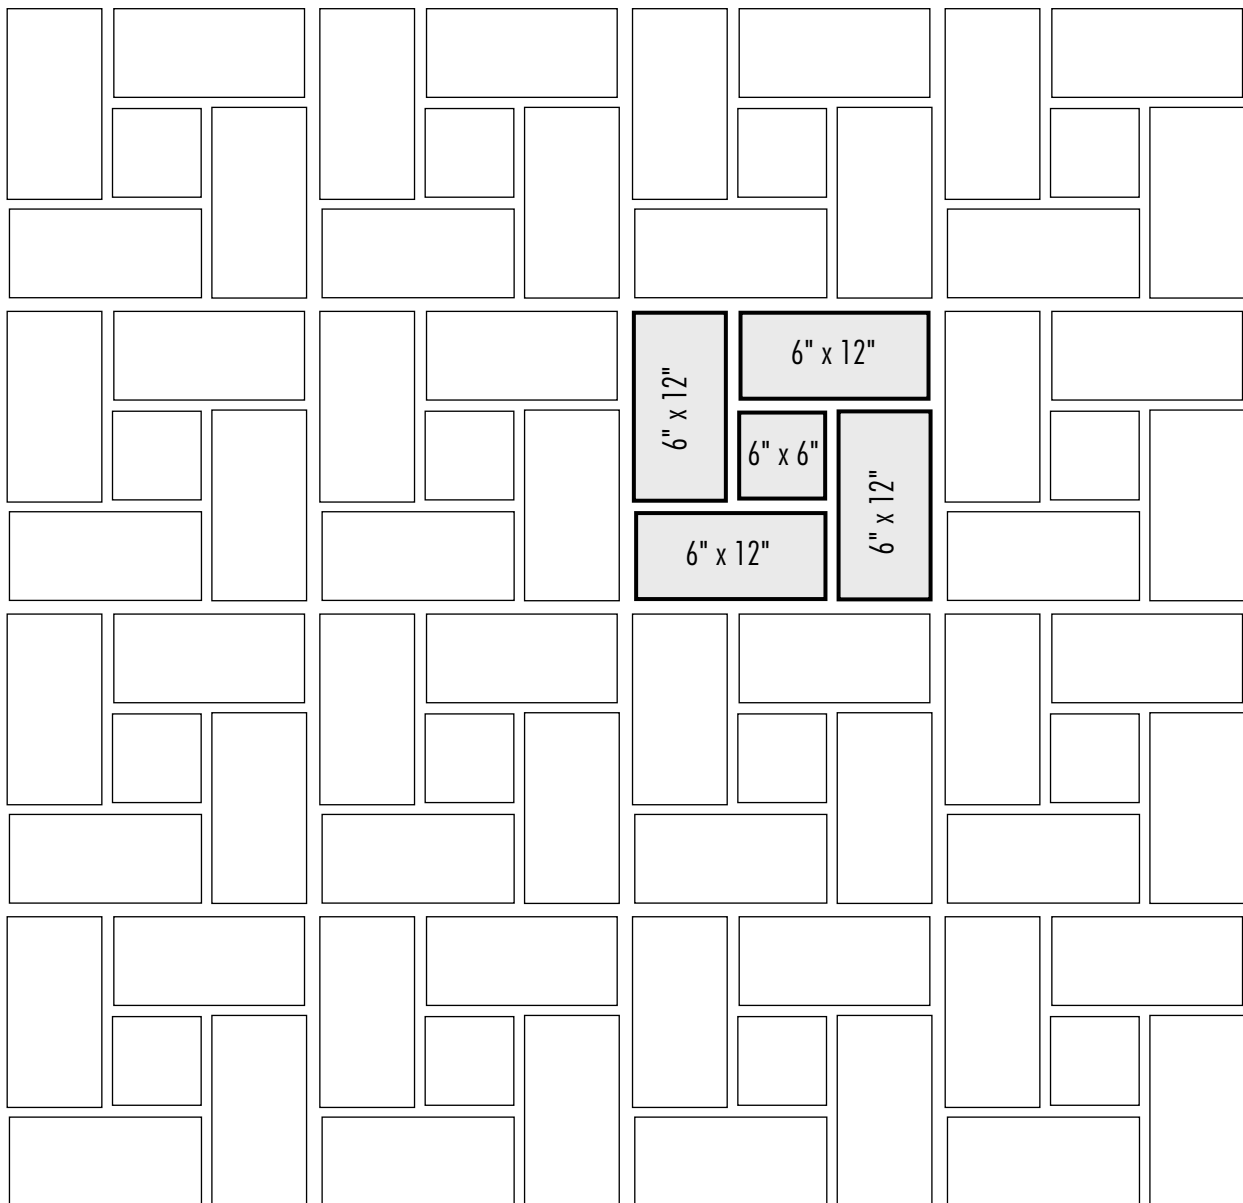

Design Options

Windmill Pattern

Dark lines indicate repeat

For 100 Square Feet

<u>Pieces</u>	<u>Sizes</u>	<u>Percent (%)</u>
178	6" x 12"	89
45	6" x 6"	11