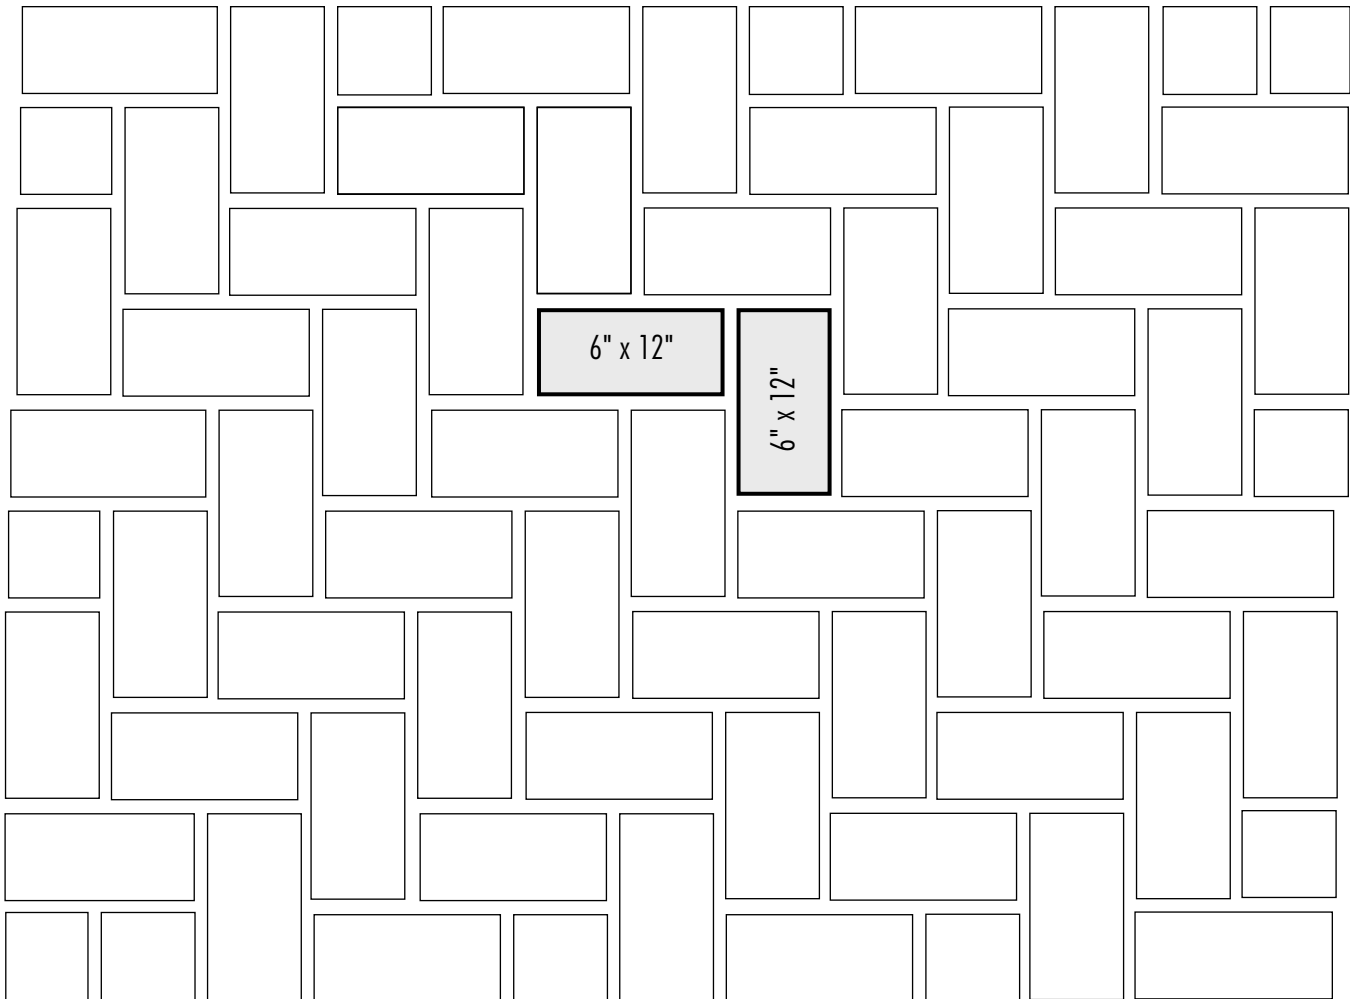

# Design Options

---

## Herringbone Pattern

Dark lines indicate repeat

### For 100 Square Feet

<u>Pieces</u>	<u>Sizes</u>	<u>Percent (%)</u>
200	6" x 12"	100