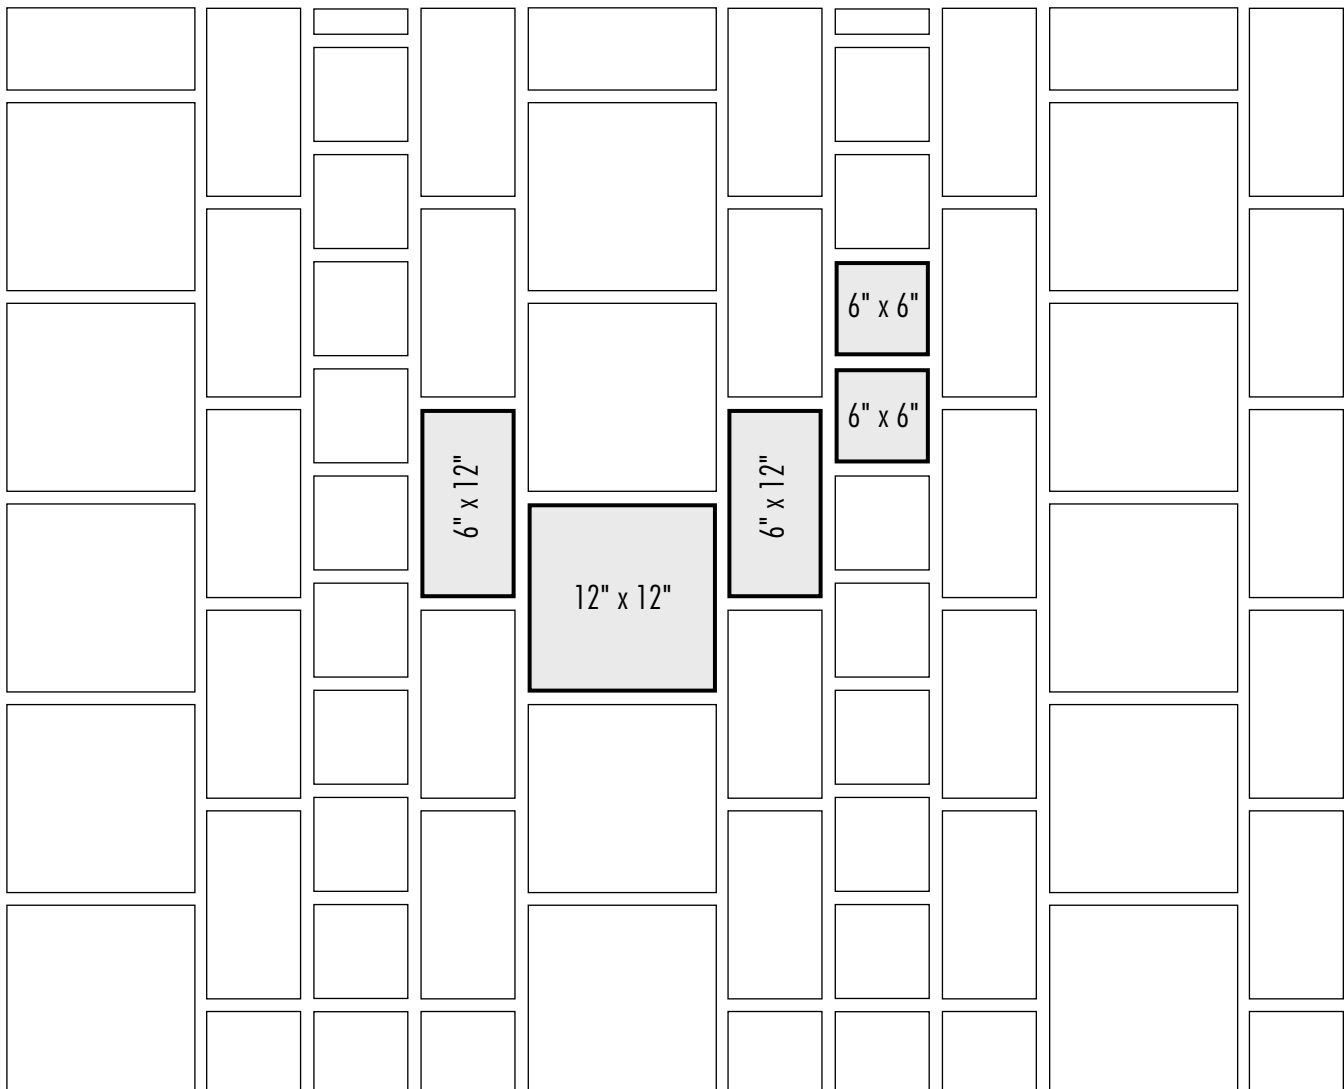

Design Options

Corridor Layered Pattern

Dark lines indicate repeat

For 100 Square Feet

Pieces	Sizes	Percent (%)
34	12" x 12"	34
67	6" x 12"	32
132	6" x 6"	34