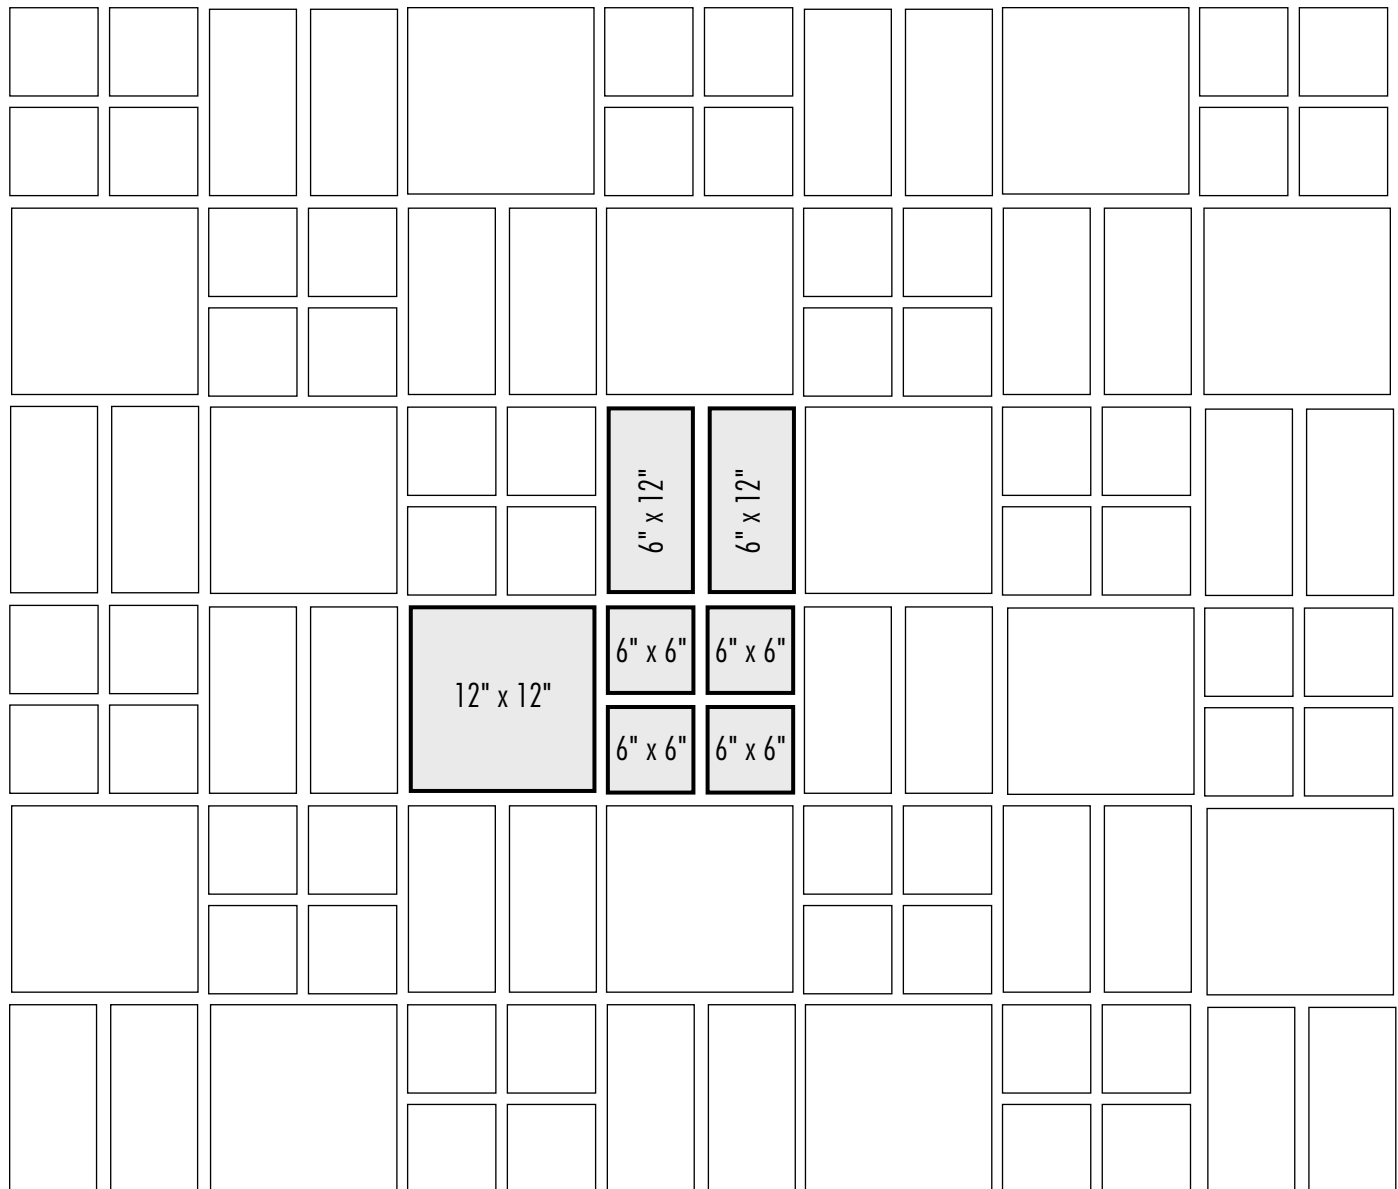

Design Options

Divisible Pattern

Dark lines indicate repeat

For 100 Square Feet

Pieces	Sizes	Percent (%)
33	12" x 12"	34
67	6" x 12"	33
134	6" x 6"	33