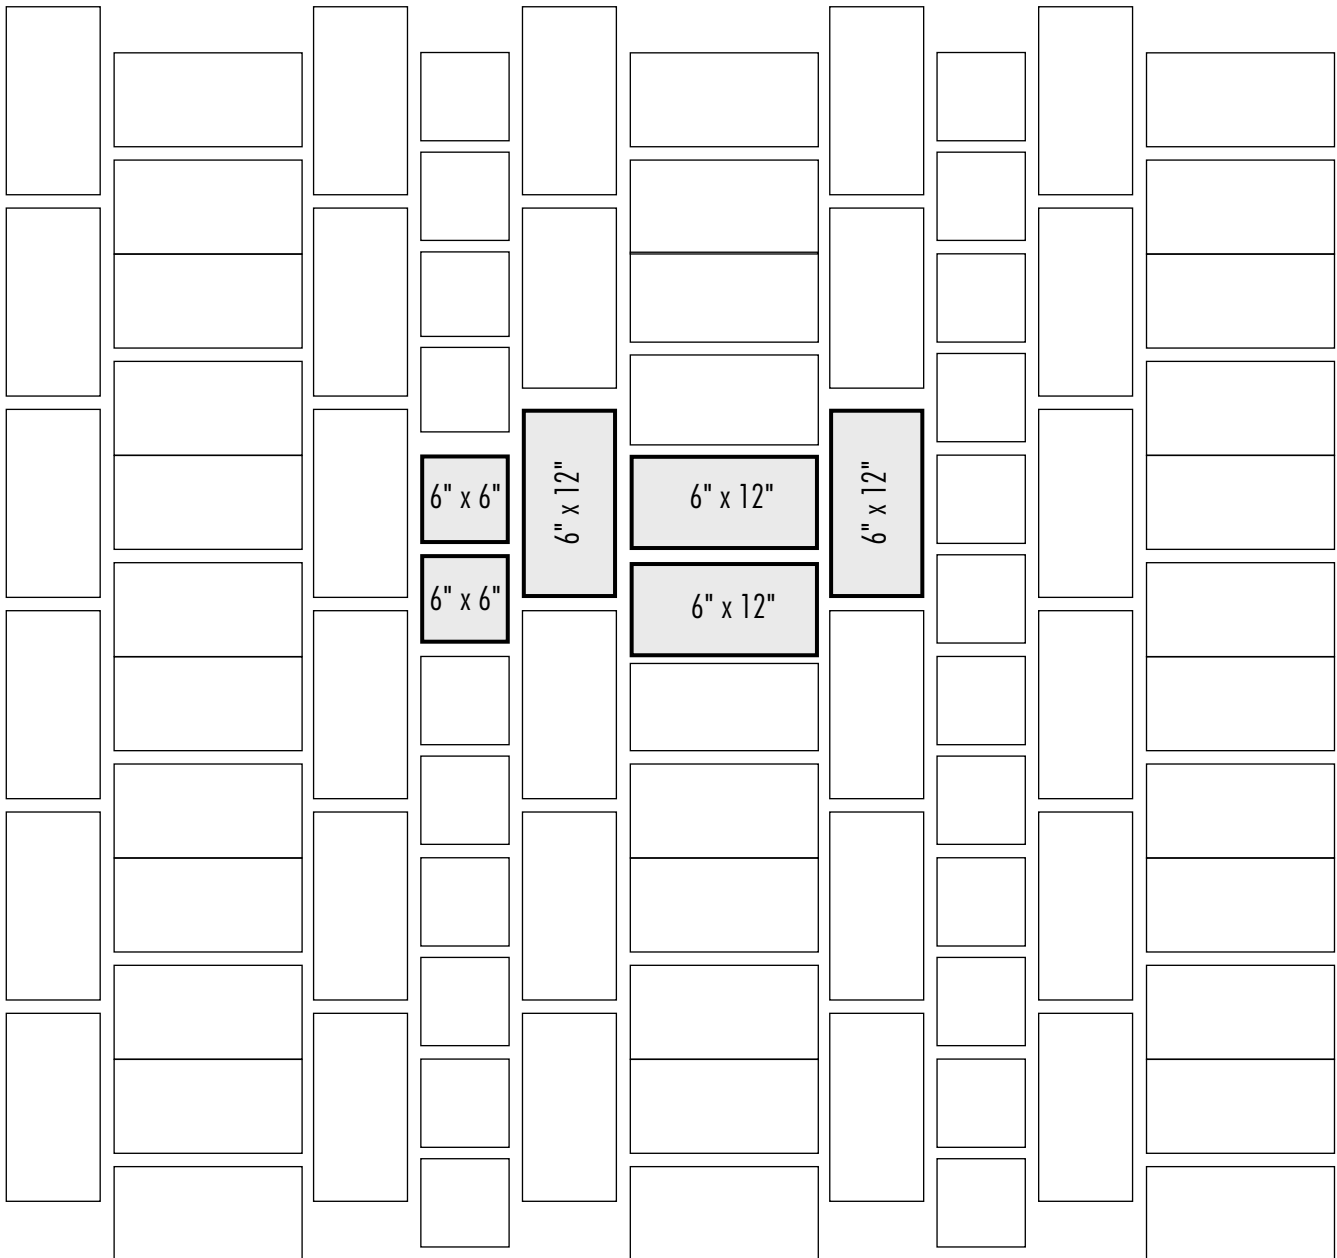

Design Options

Corridor Stacked Pattern

Dark lines indicate repeat

For 100 Square Feet

Pieces	Sizes	Percent (%)
132	6" x 12"	66
132	6" x 6"	34