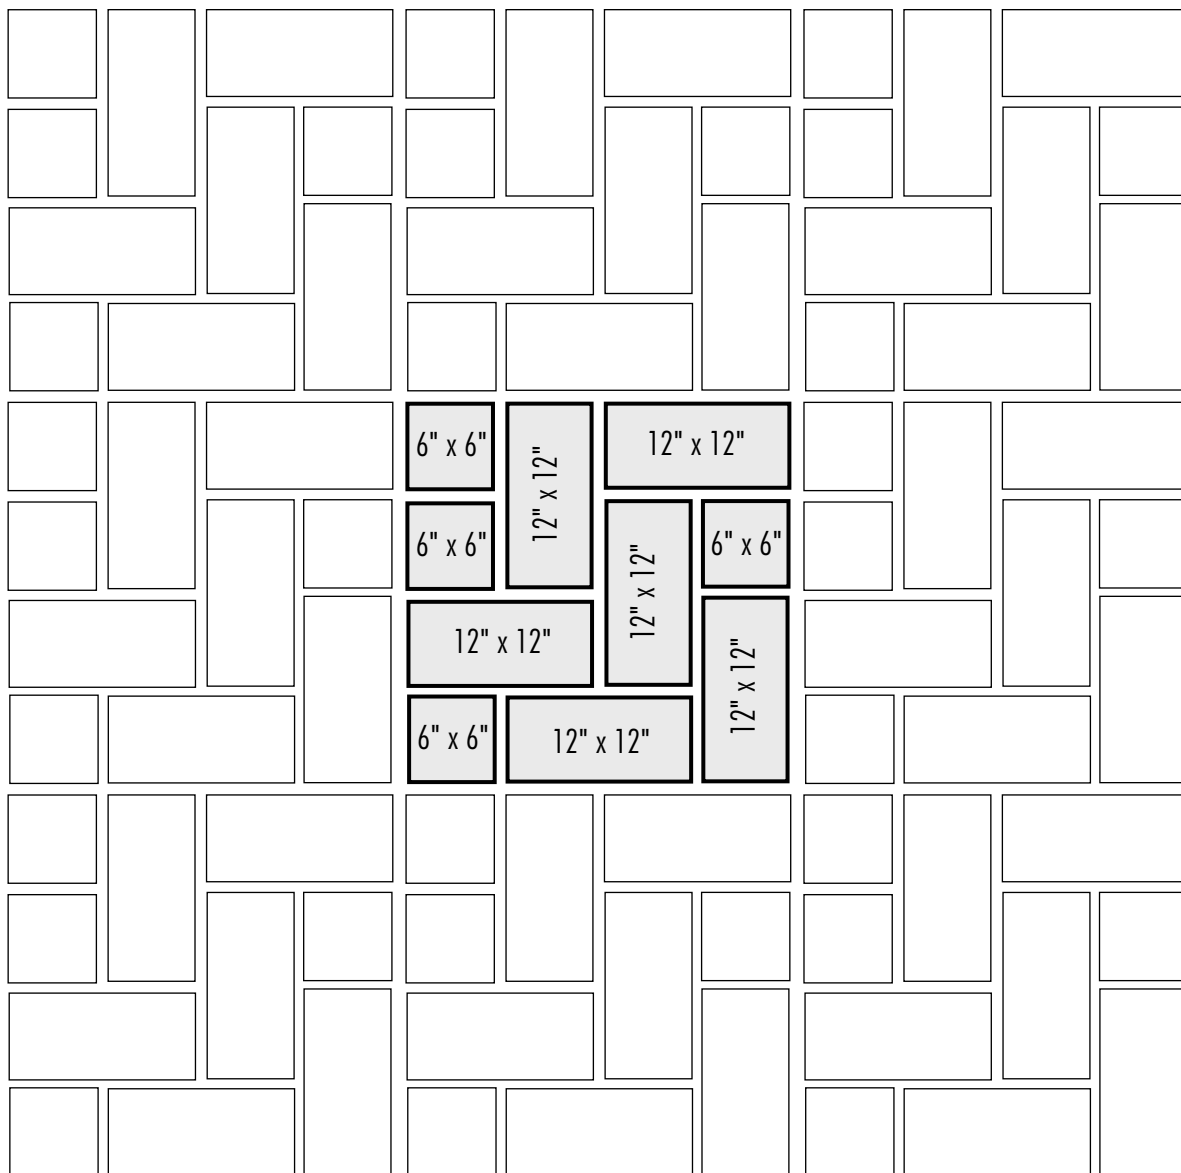

Design Options

Cobblestone Pattern

Dark lines indicate repeat

For 100 Square Feet

<u>Pieces</u>	<u>Sizes</u>	<u>Percent (%)</u>
150	6" x 12"	75
100	6" x 6"	25