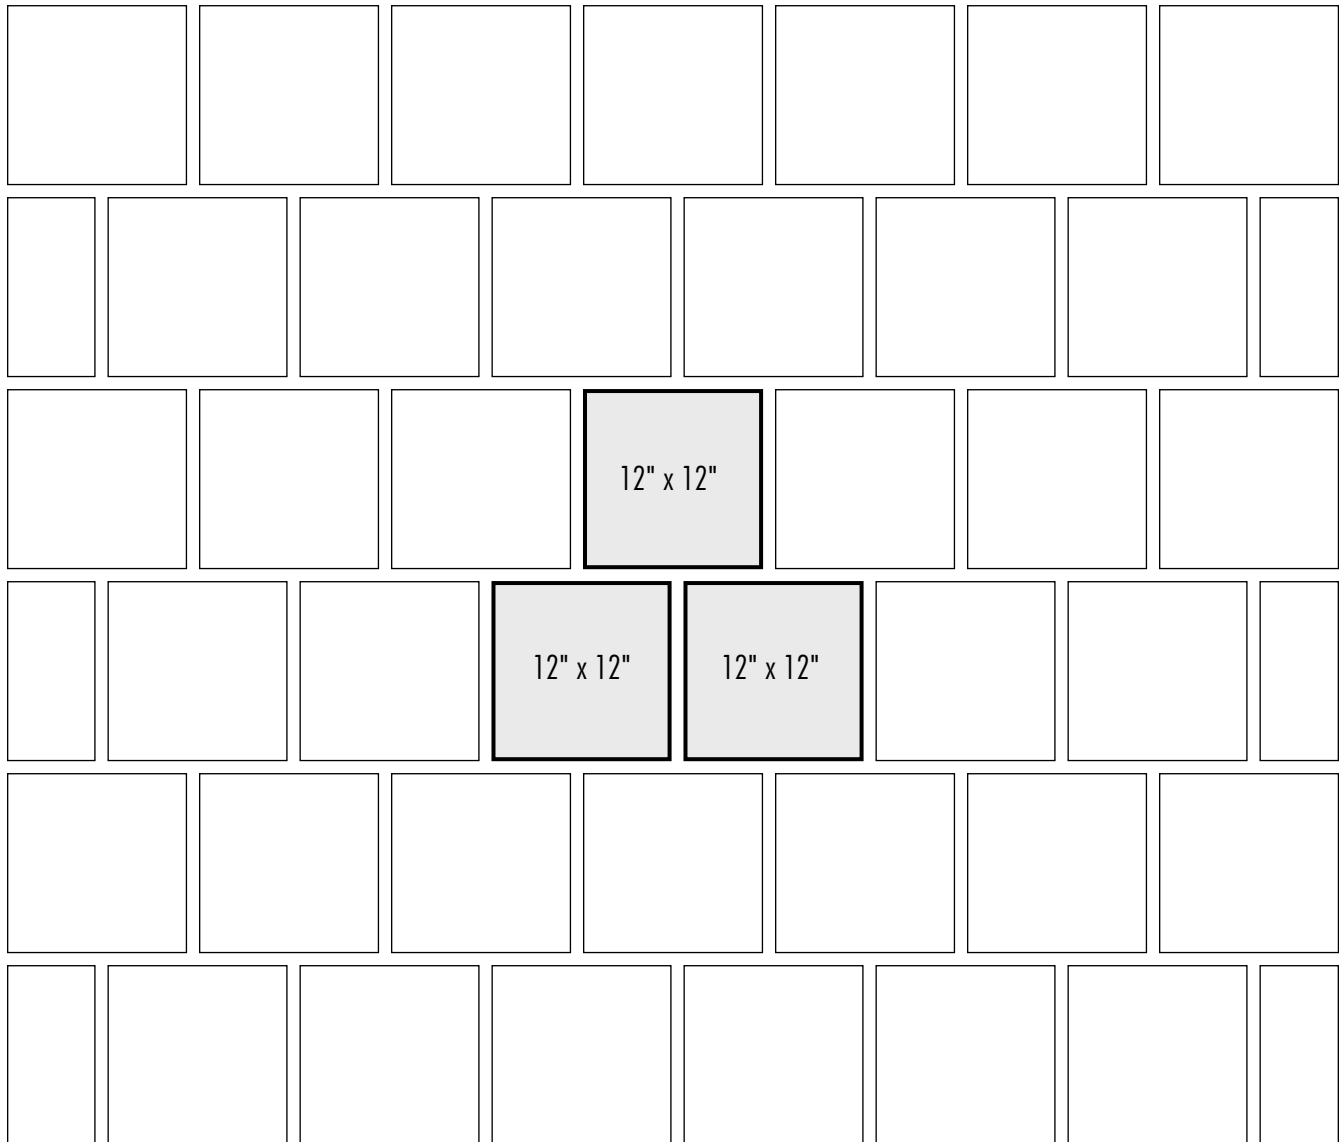

Design Options

Brickwork Square Pattern

Dark lines indicate repeat

For 100 Square Feet

<u>Pieces</u>	<u>Sizes</u>	<u>Percent (%)</u>
100	12" x 12"	100